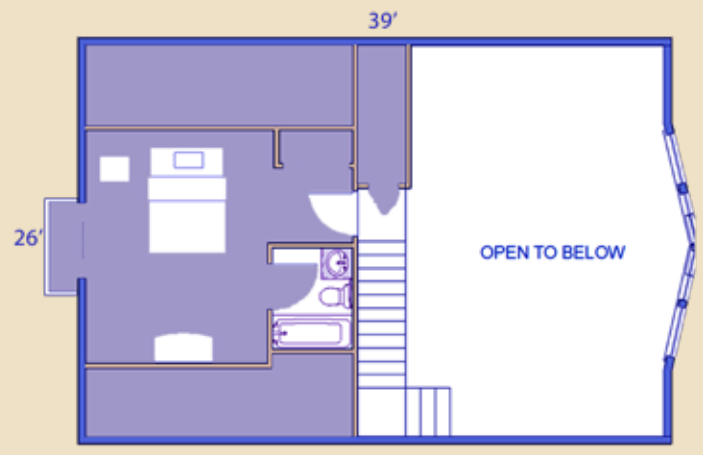

Sq. Ft. 1,498

Bedrooms 3

Bathrooms 2

The essence of the Alpine Ridge is its simplicity which makes it an exceptional value in loft-style living and one of Conestoga's most popular models. Inside are three bedrooms, two bathrooms, an open dining/kitchen area and a loft overlooking a great room with fireplace. Around the Alpine Ridge is an expansive covered porch. Constructed of Everlast™ logs from Conestoga for long-lasting and trouble-free performance, the Alpine Ridge is an excellent choice for a slope-side vacation or weekend home. Full basement option available.

Floor Plans

26' x 39'

Prices do not include freight/shipping. Prices are subject to change without notice.
Revision 5.17.2018