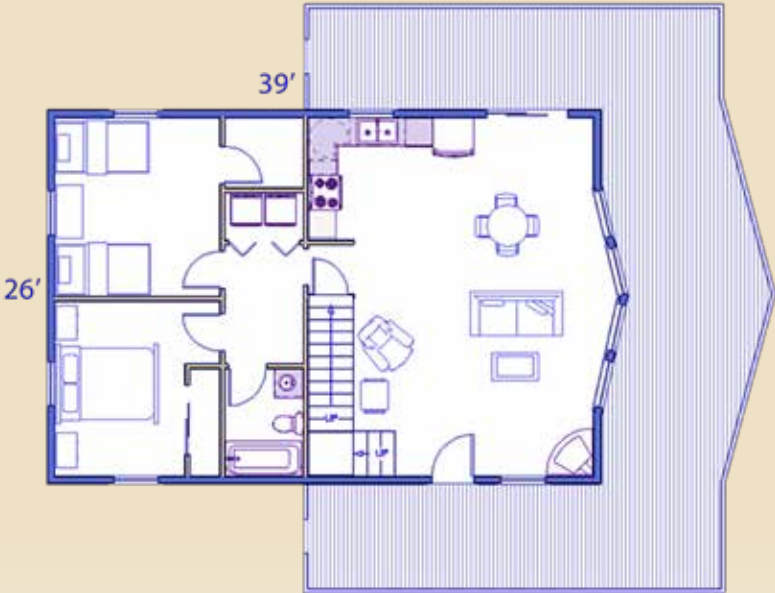

Sq. Ft. 1,498

Bedrooms 3

Bathrooms 2

The essence of the Alpine Ridge is its simplicity which makes it an exceptional value in loft-style living and one of Conestoga's most popular models. Inside are three bedrooms, two bathrooms, an open dining/kitchen area and a loft overlooking a great room with fireplace. Around the Alpine Ridge is an expansive covered porch. Constructed of Everlast™ logs from Conestoga for long-lasting and trouble-free performance, the Alpine Ridge is an excellent choice for a slope-side vacation or weekend home. Full basement option available.

Floor Plans

26' x 39'

Prices do not include freight/shipping. Prices are subject to change without notice.
Revision 5.17.2018