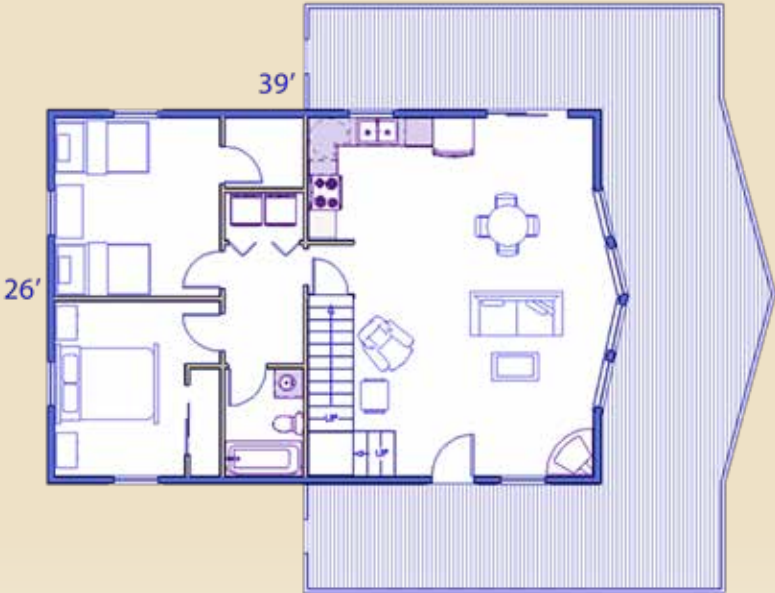

Exterior 26' x 39'

Bedrooms 3

Bathrooms 2

The essence of the Alpine Ridge is its simplicity which makes it an exceptional value in loft-style living and one of Conestoga's most popular models. Inside are three bedrooms, two bathrooms, an open dining/kitchen area and a loft overlooking a great room with fireplace. Around the Alpine Ridge is an expansive covered porch. Constructed of Everlast™ logs from Conestoga for long-lasting and trouble-free performance, the Alpine Ridge is an excellent choice for a slope-side vacation or weekend home. Full basement option available.

Floor Plans

26' x 39'

Prices do not include freight/shipping. Prices are subject to change without notice. Revision 10.21.2020