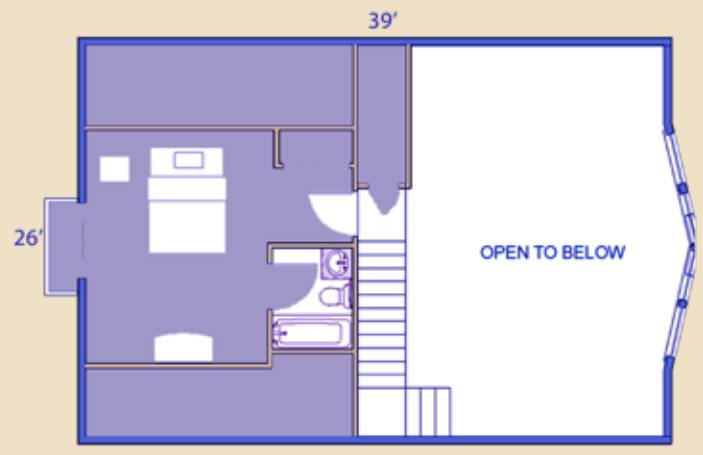

Exterior 26' x 39'

Bedrooms 3

Bathrooms 2

The essence of the Alpine Ridge is its simplicity which makes it an exceptional value in loft-style living and one of Conestoga's most popular models. Inside are three bedrooms, two bathrooms, an open dining/kitchen area and a loft overlooking a great room with fireplace. Around the Alpine Ridge is an expansive covered porch. Constructed of Everlast™ logs from Conestoga for long-lasting and trouble-free performance, the Alpine Ridge is an excellent choice for a slope-side vacation or weekend home. Full basement option available.

Floor Plans

26' x 39'

Prices do not include freight/shipping. Prices are subject to change without notice. Revision 10.21.2020