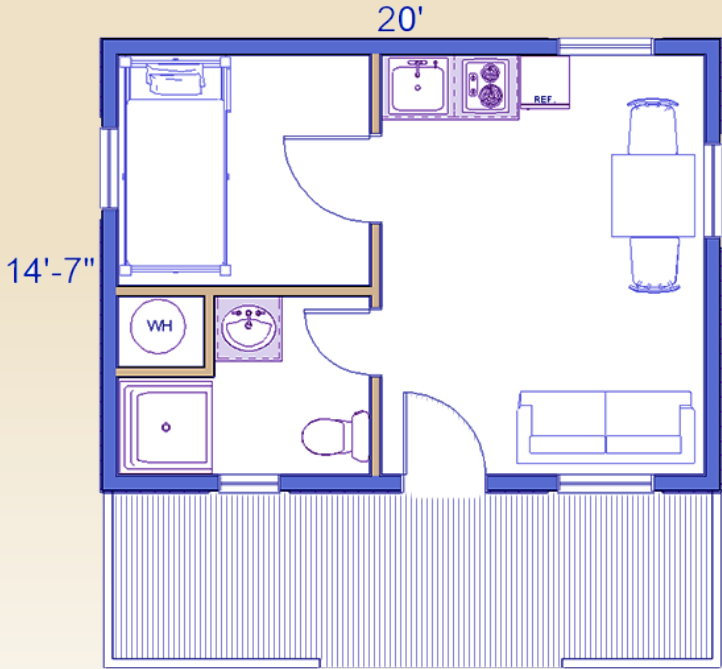

Starting At **\$21,900**

Sq. Ft. 292

Bedrooms -

Bathrooms 1

Starting At **\$25,900**

Sq. Ft. 292

Bedrooms 1

Bathrooms 1

Perfectly sized for weekend retreats with family, the Boulder Lodge is affordably priced, easy to assemble and has space for all the amenities of home. The sleeping area will comfortably accommodate up to four people.

Floor Plans

Boulder Lodge
1 Bedroom
1 Bathroom

14'7" x 20'

Prices do not include freight/shipping. Prices are subject to change without notice.
Revision 5.17.2018