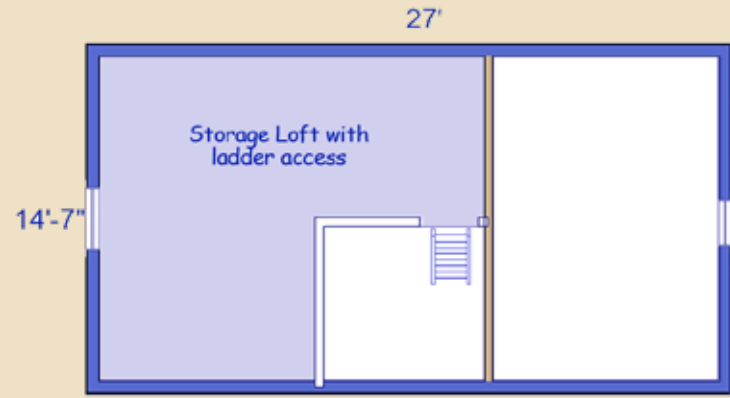

Sq. Ft. 580

Bedrooms 2

Bathrooms 1

This 14'-7" x 27' log cabin kit is the sound choice for the person or resort that wants more space, more luxury, and more comfort. Placed in the right setting this cabin is the vacationer's dream with a loft and porch.

Floor Plans

14'7" x 27'