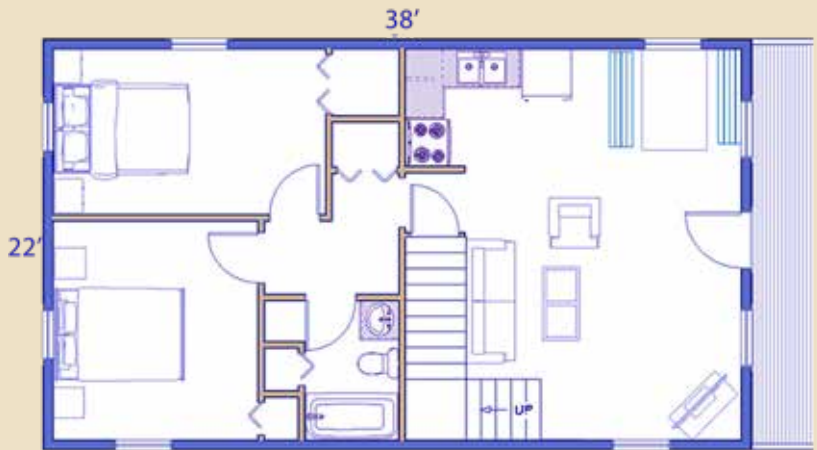

Sq. Ft. **1,254**

Bedrooms **3**

Bathrooms **2**

This beautiful 22' x 38' log cabin kit offers all the luxuries of the Mountain King, but with more space! For those that desire luxury, extra space, and unparalleled comfort; this is the cabin you're looking for. Two bedrooms coupled with a spacious loft make this cabin a perfect option.

Floor Plans

22' x 38'