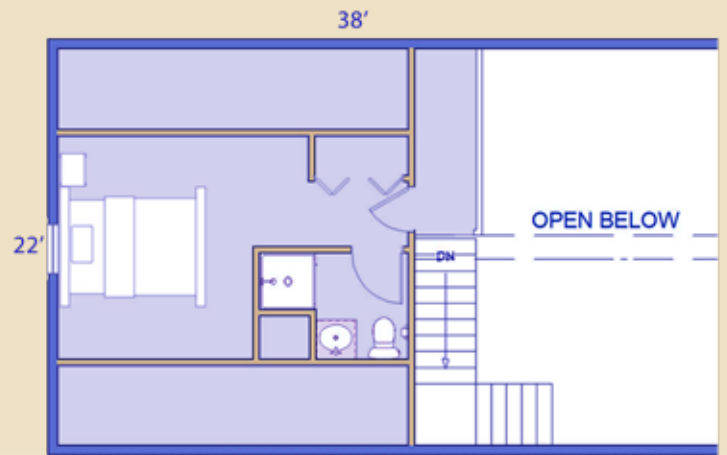

Sq. Ft. **1,254**

Bedrooms **3**

Bathrooms **2**

This beautiful 22' x 38' log cabin kit offers all the luxuries of the Mountain King, but with more space! For those that desire luxury, extra space, and unparalleled comfort; this is the cabin you're looking for. Two bedrooms coupled with a spacious loft make this cabin a perfect option.

Floor Plans

22' x 38'