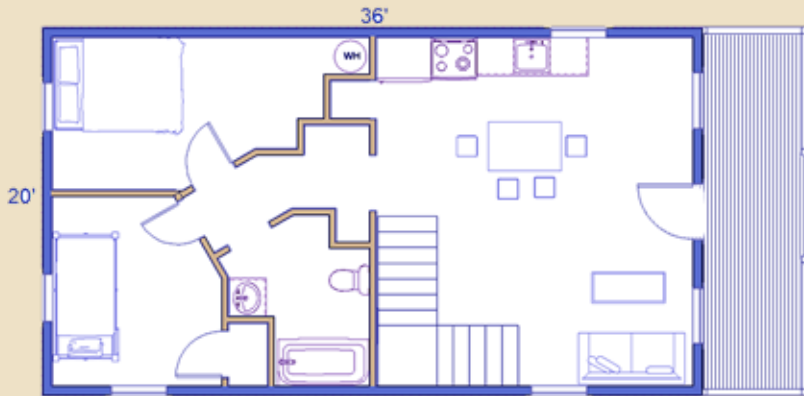

Sq. Ft. 1,080

Bedrooms 2

Bathrooms 1

This 20' x 36' log cabin, our most popular floorplan, provides a comfort level unequaled. Take your cabin experience to the next level with this two bedroom cabin that also offers ample loft-living accommodations. This cabin is ideal for family and guests and features a full bathroom, great room, and plenty of room for an elegant and spacious kitchenette.

Floor Plans

20' x 36'

Prices do not include freight/shipping. Prices are subject to change without notice. Revision 10.21.2020