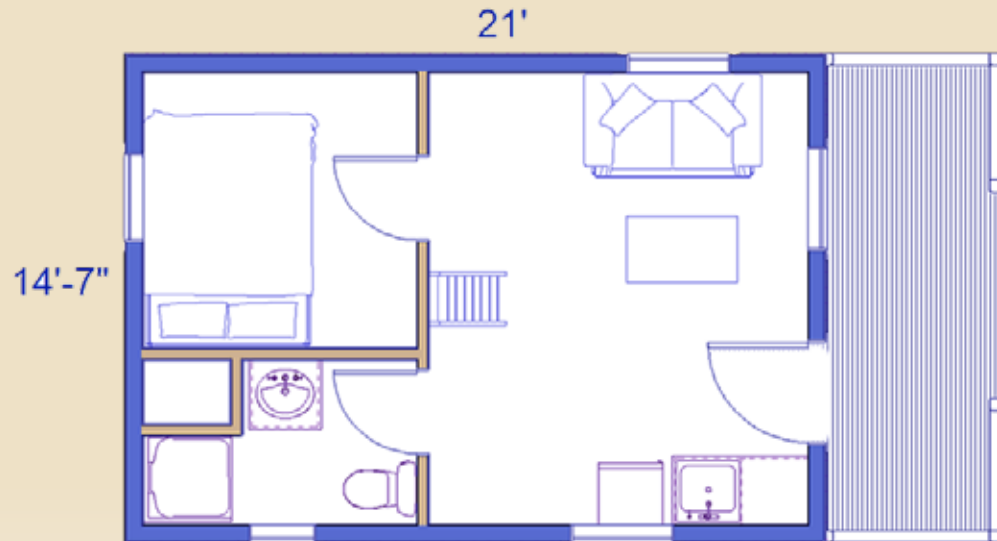

Sq. Ft. **424**

Bedrooms **1**

Bathrooms **1**

The dramatic roof lines of our 14'-7" x 21' log cabin kit not only adds to the great look of this log cabin, but also provides standing head room in the loft with the 12/12 roof pitch. This cabin kit offers full amenities and additional loft space. This is a great choice for a guest house, in-law quarters, hunting cabin or vacation cabin.

Floor Plans

14'7" x 21'