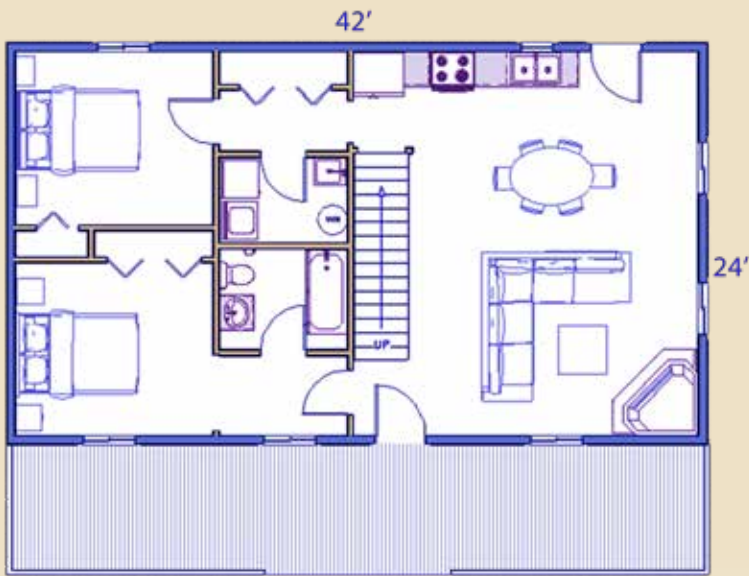

**Exterior**      **24' x 42'**

**Bedrooms**    **4**

**Bathrooms**   **2**

The 24' x 42' log cabin kit package offers two full baths, a half-bath and the potential for four bedrooms. With a spacious 8' x 40' porch, Sequoia log cabin kits offer plenty of space for those times when family and friends want to make memories together outside the cabin.

# Floor Plans

24' x 42'