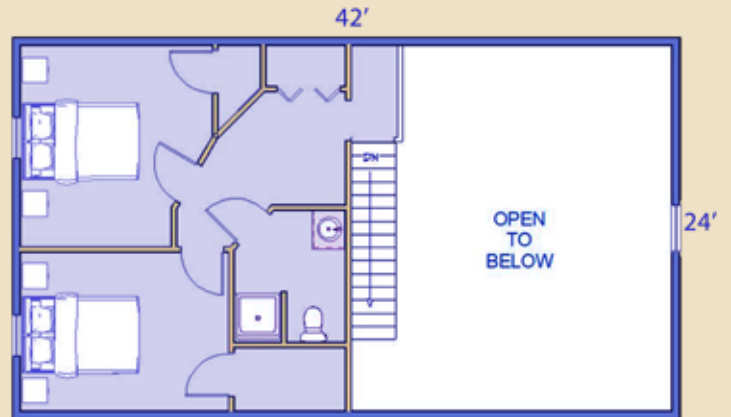

**Exterior**      **24' x 42'**

**Bedrooms**    **4**

**Bathrooms**   **2**

The 24' x 42' log cabin kit package offers two full baths, a half-bath and the potential for four bedrooms. With a spacious 8' x 40' porch, Sequoia log cabin kits offer plenty of space for those times when family and friends want to make memories together outside the cabin.

# Floor Plans

24' x 42'