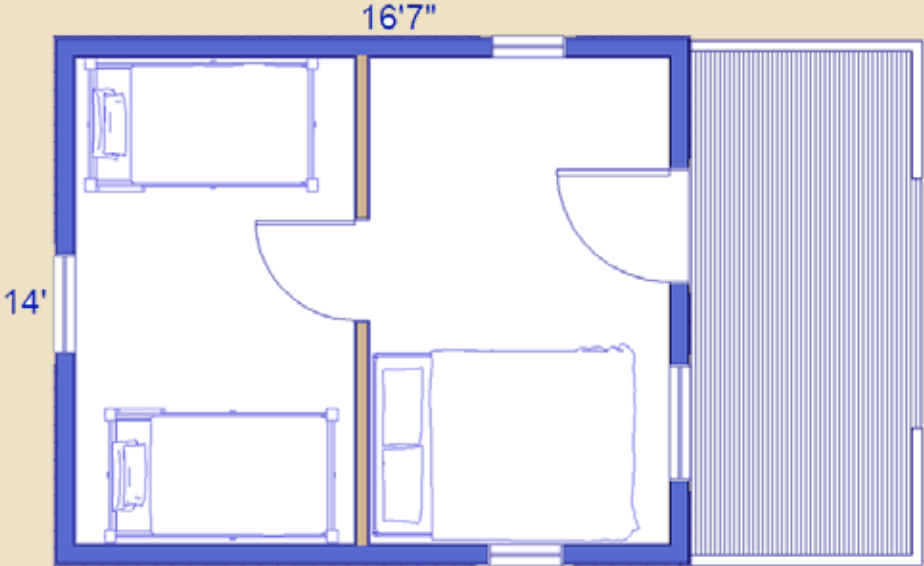

Shenandoah

Sq. Ft. 232

Bedrooms 2

Bathrooms -

Durango

Sq. Ft. 232

Bedrooms 1

Bathrooms 1

These two-room, 14' x 16'7" log cabin kits are ideal rental cabins for guests with larger families or those who want a little extra space and their own rest room and shower. The larger size provides more space when spending time inside the cabin.

Floor Plans

**Shenandoah
2 Bedroom**

**Durango
1 Bedroom
1 Bathroom**

14' x 16'7"

Prices do not include freight/shipping. Prices are subject to change without notice.
Revision 5.17.2018