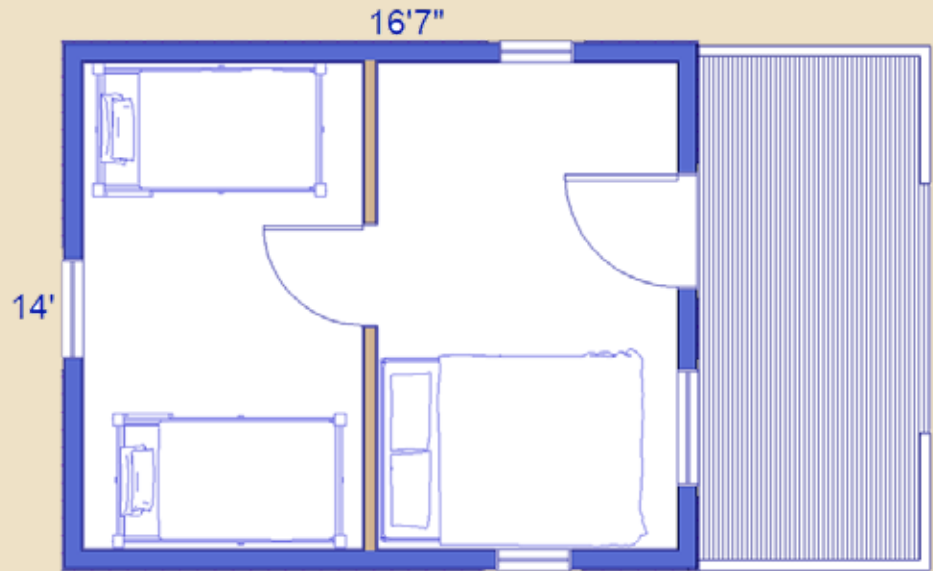

Shenandoah

Bedrooms 2

Bathrooms -

Durango

Bedrooms 1

Bathrooms 1

These two-room, 14' x 16'7" log cabin kits are ideal rental cabins for guests with larger families or those who want a little extra space and their own rest room and shower. The larger size provides more space when spending time inside the cabin.

Floor Plans

**Shenandoah
2 Bedroom**

**Durango
1 Bedroom
1 Bathroom**

14' x 16'7"