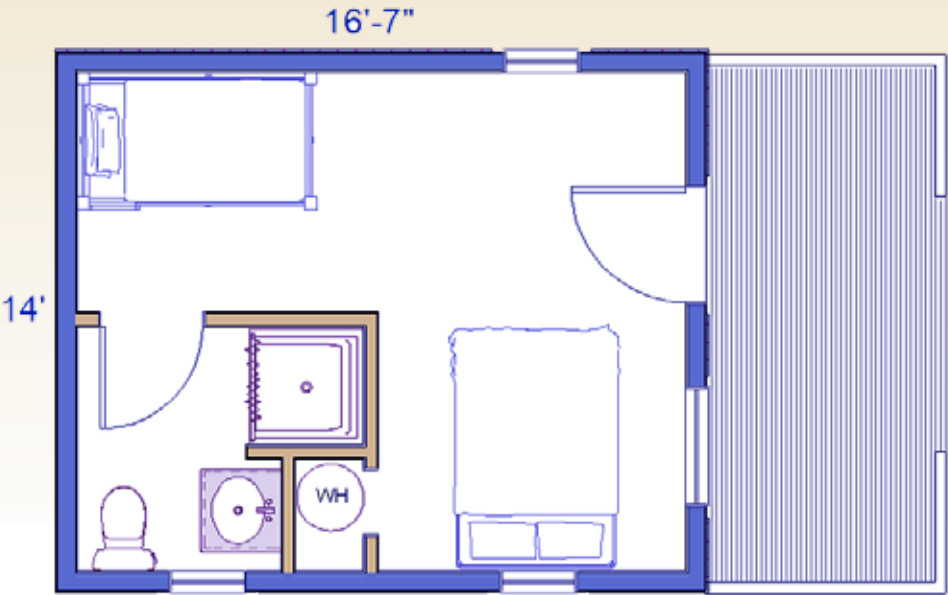

Shenandoah

Sq. Ft. 232

Bedrooms 2

Bathrooms -

Durango

Sq. Ft. 232

Bedrooms 1

Bathrooms 1

These two-room, 14' x 16'7" log cabin kits are ideal rental cabins for guests with larger families or those who want a little extra space and their own rest room and shower. The larger size provides more space when spending time inside the cabin.

Floor Plans

**Shenandoah
2 Bedroom**

**Durango
1 Bedroom
1 Bathroom**

14' x 16'7"

Prices do not include freight/shipping. Prices are subject to change without notice.
Revision 5.17.2018