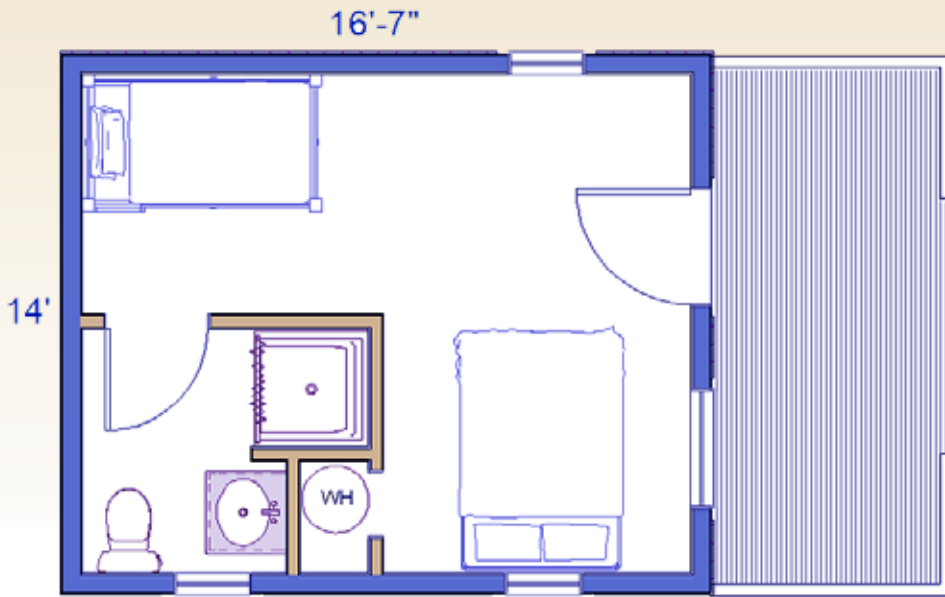

Shenandoah

Bedrooms 2

Bathrooms -

Durango

Bedrooms 1

Bathrooms 1

These two-room, 14' x 16'7" log cabin kits are ideal rental cabins for guests with larger families or those who want a little extra space and their own rest room and shower. The larger size provides more space when spending time inside the cabin.

Floor Plans

**Shenandoah
2 Bedroom**

**Durango
1 Bedroom
1 Bathroom**

14' x 16'7"