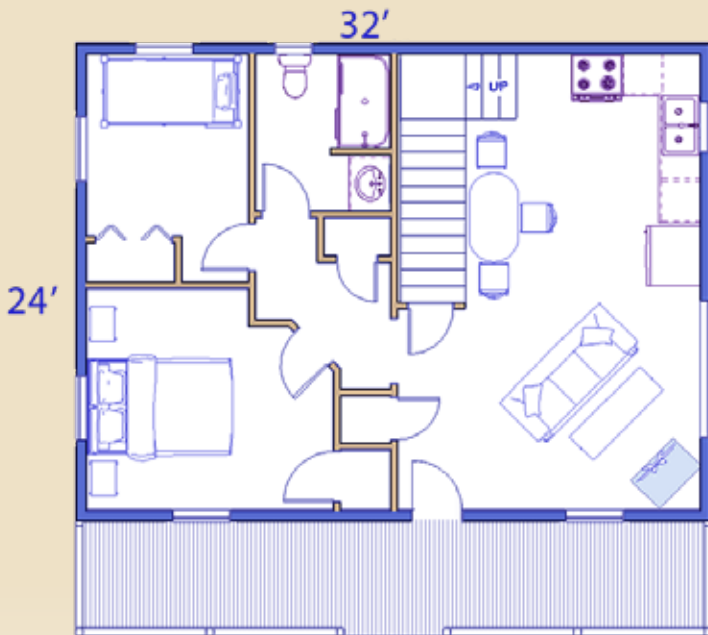

Exterior **24' x 32'**

Bedrooms **3**

Bathrooms **1**

The 24' x 32' Susquehanna log cabin kit offers a loft that looks down to a great-room. It provides two bedrooms, a bathroom and a huge 32' x 6' covered front porch to relax, enjoy family and friends, and relive the day's adventures. Susquehanna log cabin kits make perfect log cabin homes!

Floor Plans

24' x 32'

Prices do not include freight/shipping. Prices are subject to change without notice. Revision 10.21.2020