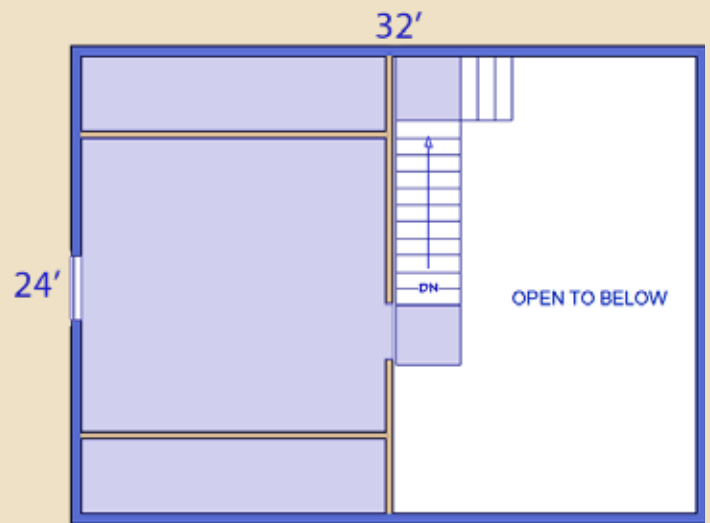

Sq. Ft. 1,143

Bedrooms 3

Bathrooms 1

The 24' x 32' Susquehanna log cabin kit offers a loft that looks down to a great-room. It provides two bedrooms, a bathroom and a huge 32' x 6' covered front porch to relax, enjoy family and friends, and relive the day's adventures. Susquehanna log cabin kits make perfect log cabin homes!

Floor Plans

24' x 32'