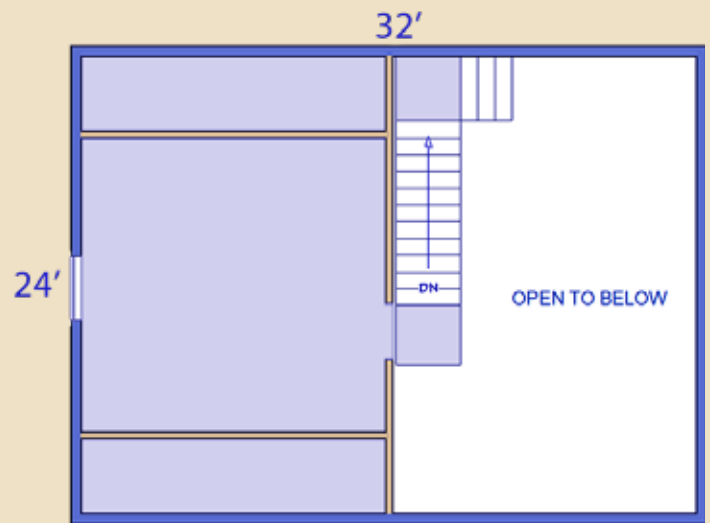

Exterior **24' x 32'**

Bedrooms **3**

Bathrooms **1**

The 24' x 32' Susquehanna log cabin kit offers a loft that looks down to a great-room. It provides two bedrooms, a bathroom and a huge 32' x 6' covered front porch to relax, enjoy family and friends, and relive the day's adventures. Susquehanna log cabin kits make perfect log cabin homes!

Floor Plans

24' x 32'

Prices do not include freight/shipping. Prices are subject to change without notice. Revision 10.21.2020