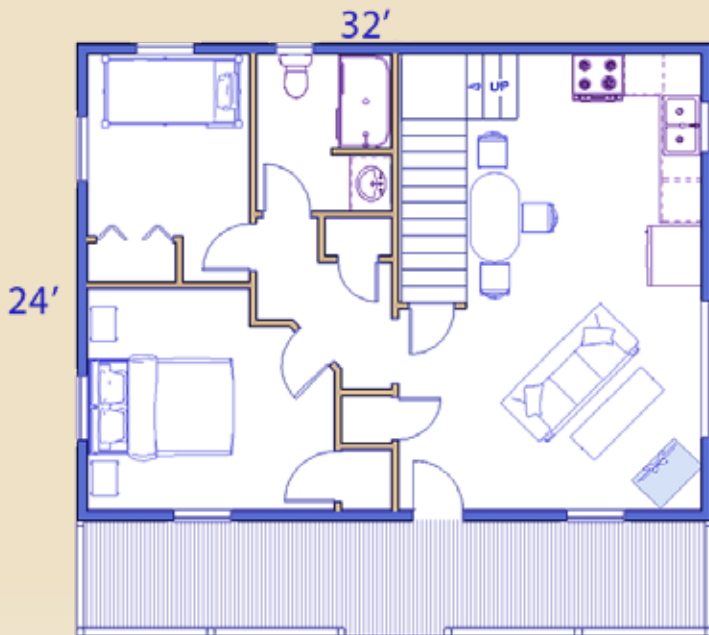

Sq. Ft. 1,143

Bedrooms 3

Bathrooms 1

The 24' x 32' Susquehanna log cabin kit offers a loft that looks down to a great-room. It provides two bedrooms, a bathroom and a huge 32' x 6' covered front porch to relax, enjoy family and friends, and relive the day's adventures. Susquehanna log cabin kits make perfect log cabin homes!

Floor Plans

24' x 32'