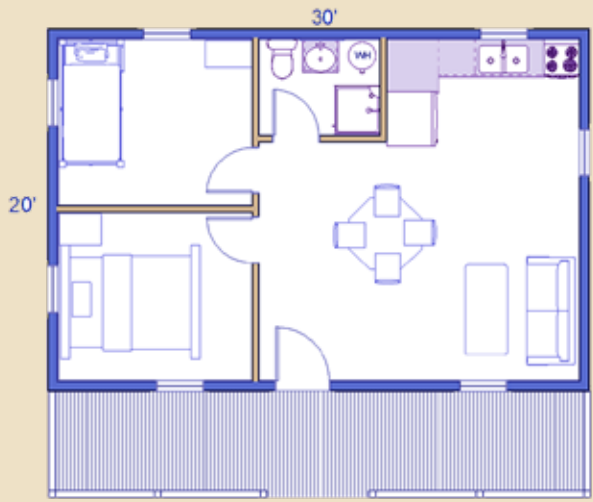

Exterior **20' x 30'**

Bedrooms **2**

Bathrooms **1**

The cabin's roomy 600 sq. ft. size makes a versatile choice for comfortable weekend getaways with family, friends and fishing buddies. The kitchen area has ample room for a large dining table, and the living room area will easily accommodate a couch and a love seat as well as a full entertainment center. A spacious 51 sq. ft. loft above the bathroom makes a convenient place to store equipment, bedding and extra gear when not in use. The 6-ft. covered porch runs the full length of the cabin.

Floor Plans

20' x 30'

Prices do not include freight/shipping. Prices are subject to change without notice. Revision 10.21.2020